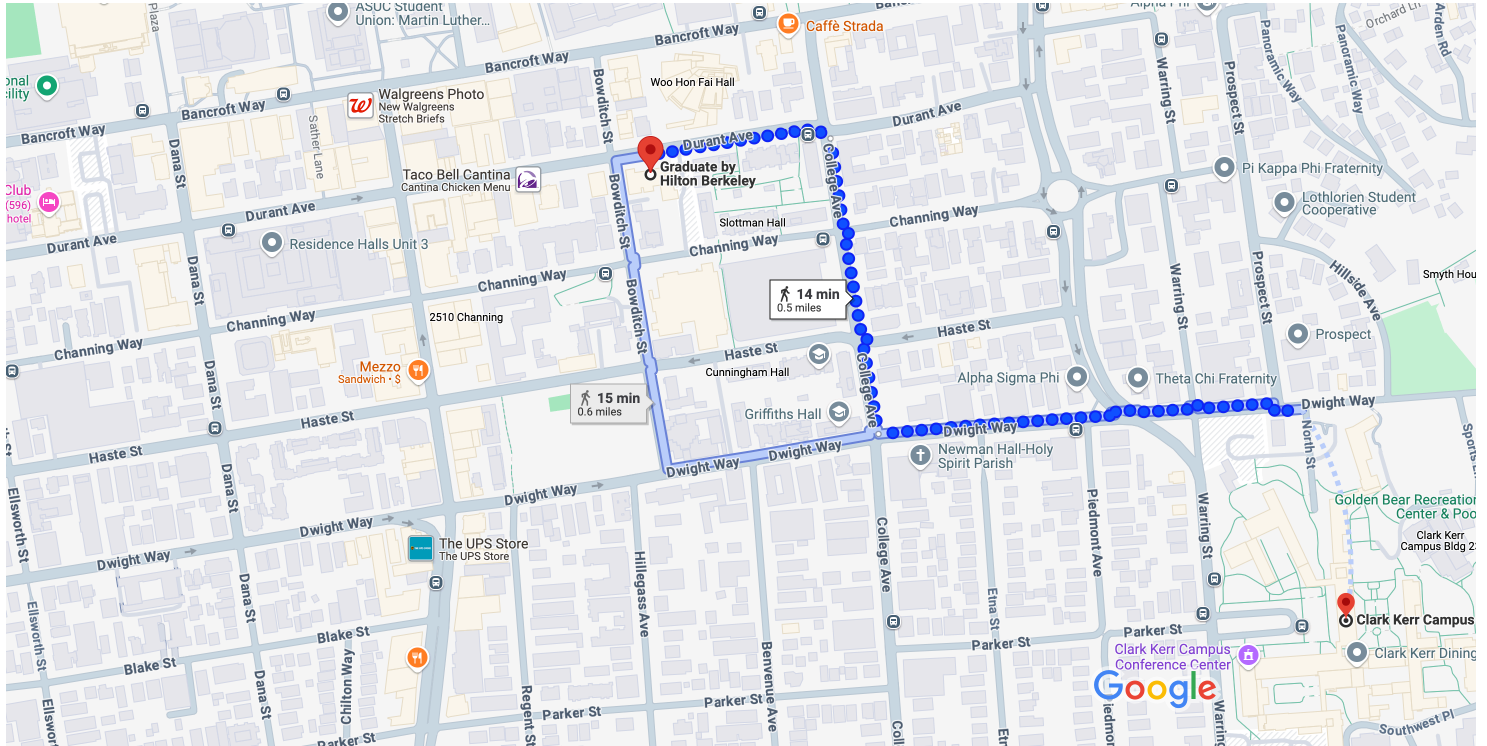

Graduate by Hilton Berkeley, 2600 Durant Ave, Berkeley, CA 94704 to Clark Kerr Campus, 2601 Warring St, Berkeley, CA 94720

Map data ©2024 Google 200 ft

Use caution—walking directions may not always reflect real-world conditions

Graduate by Hilton Berkeley
2600 Durant Ave, Berkeley, CA 94704

- ↑ 1. Head east on Durant Ave
_____ 0.1 mi
- ↘ 2. Turn right onto College Ave
_____ 0.2 mi
- ↙ 3. Turn left onto Dwight Way
_____ 0.3 mi

Clark Kerr Campus
2601 Warring St, Berkeley, CA 94720