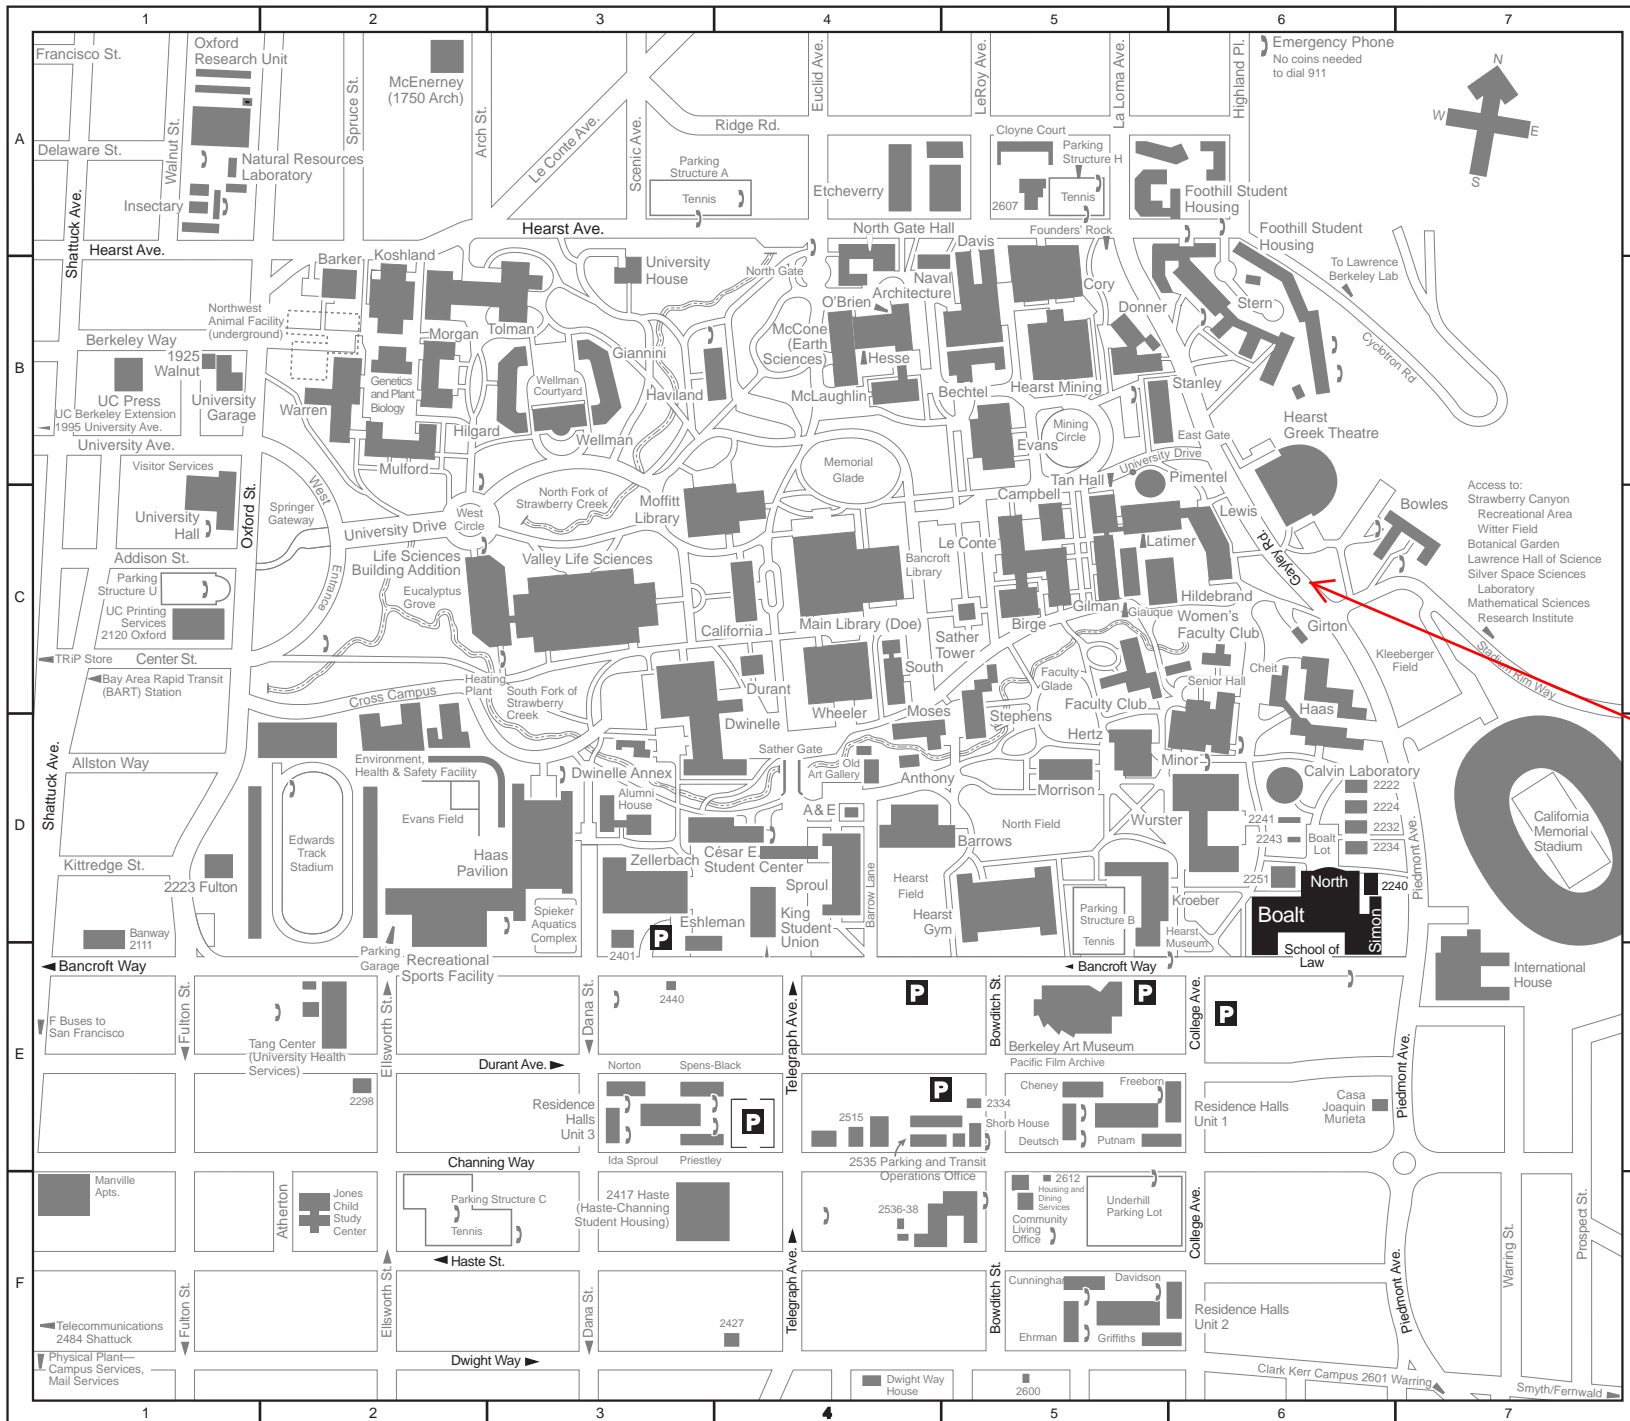

# University of California, Berkeley

## School of Law (Boalt Hall)

Piedmont Avenue and Bancroft Way, Berkeley

(D-6 to E-6)

**MAXWELL GARAGE**  
2175 Gayley Road - Adjacent to Memorial Stadium (corner of Gayley and Stadium Rim Way)

### LEGEND

- P** Public Parking Lot (fees required)
- ) Public Telephone