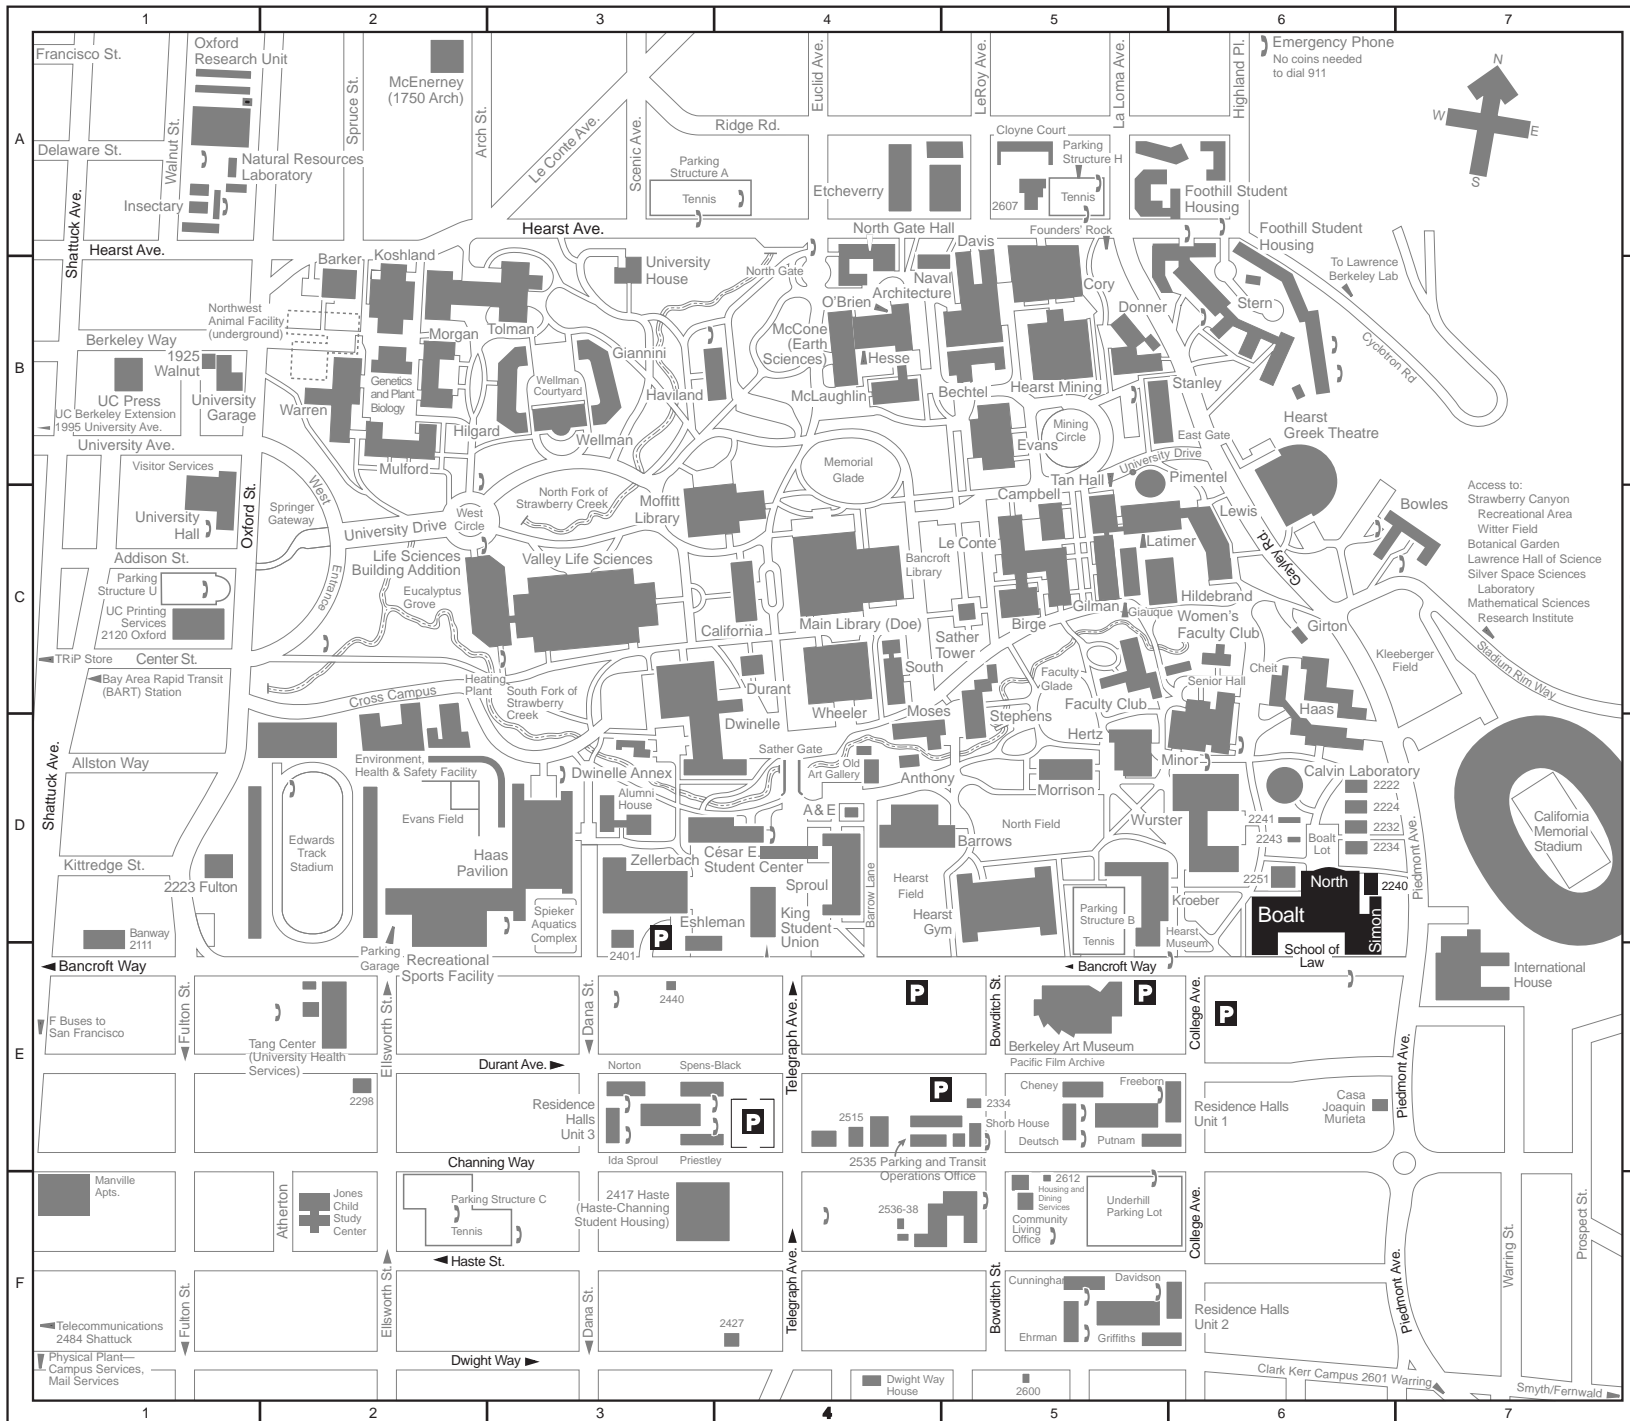

University of California, Berkeley

School of Law (Boalt Hall)

Piedmont Avenue and Bancroft Way, Berkeley

(D-6 to E-6)

LEGEND

P Public Parking Lot (fees required)

) Public Telephone