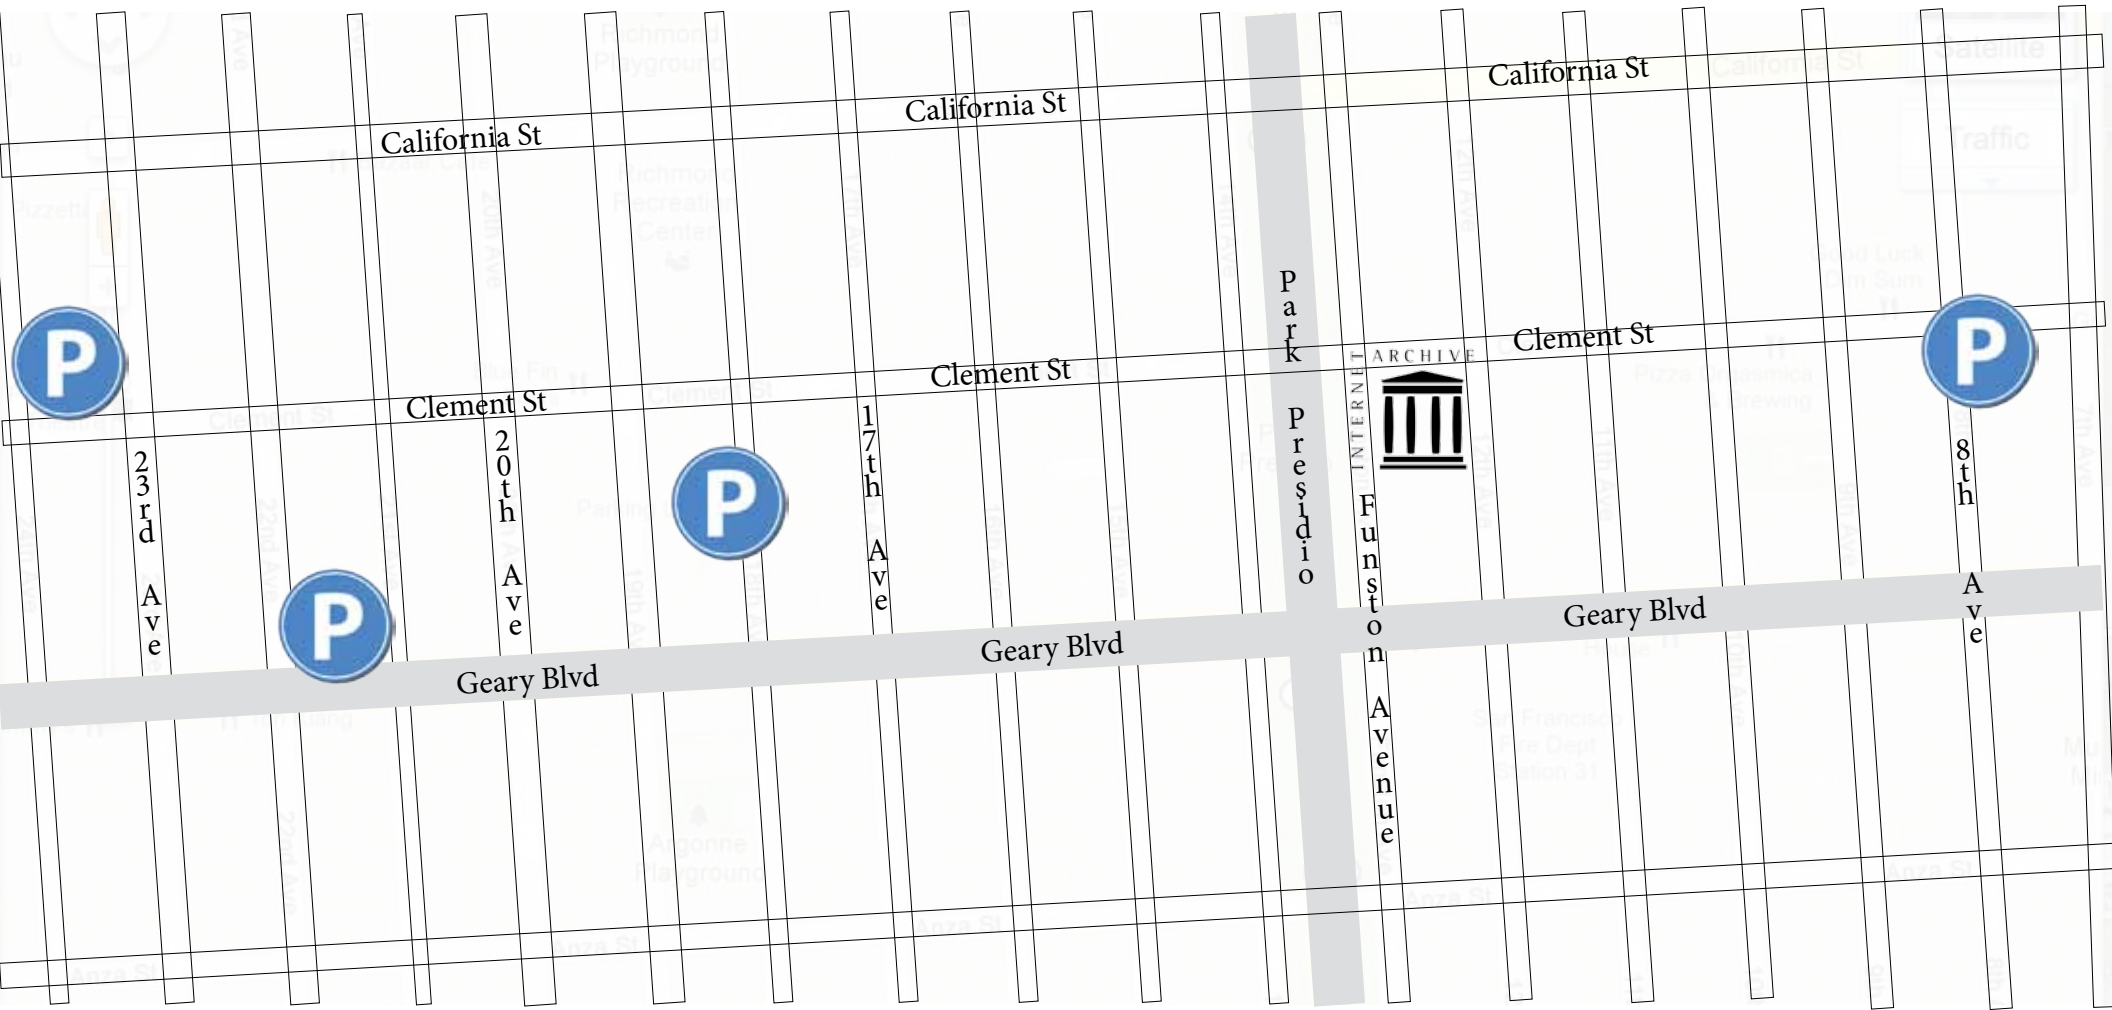

Parking areas near The Internet Archive

2250 Clement St

5742 Geary Blvd

335 18th Ave

300 Funston Ave
SF 94118
415.561.6767

332 8th Ave