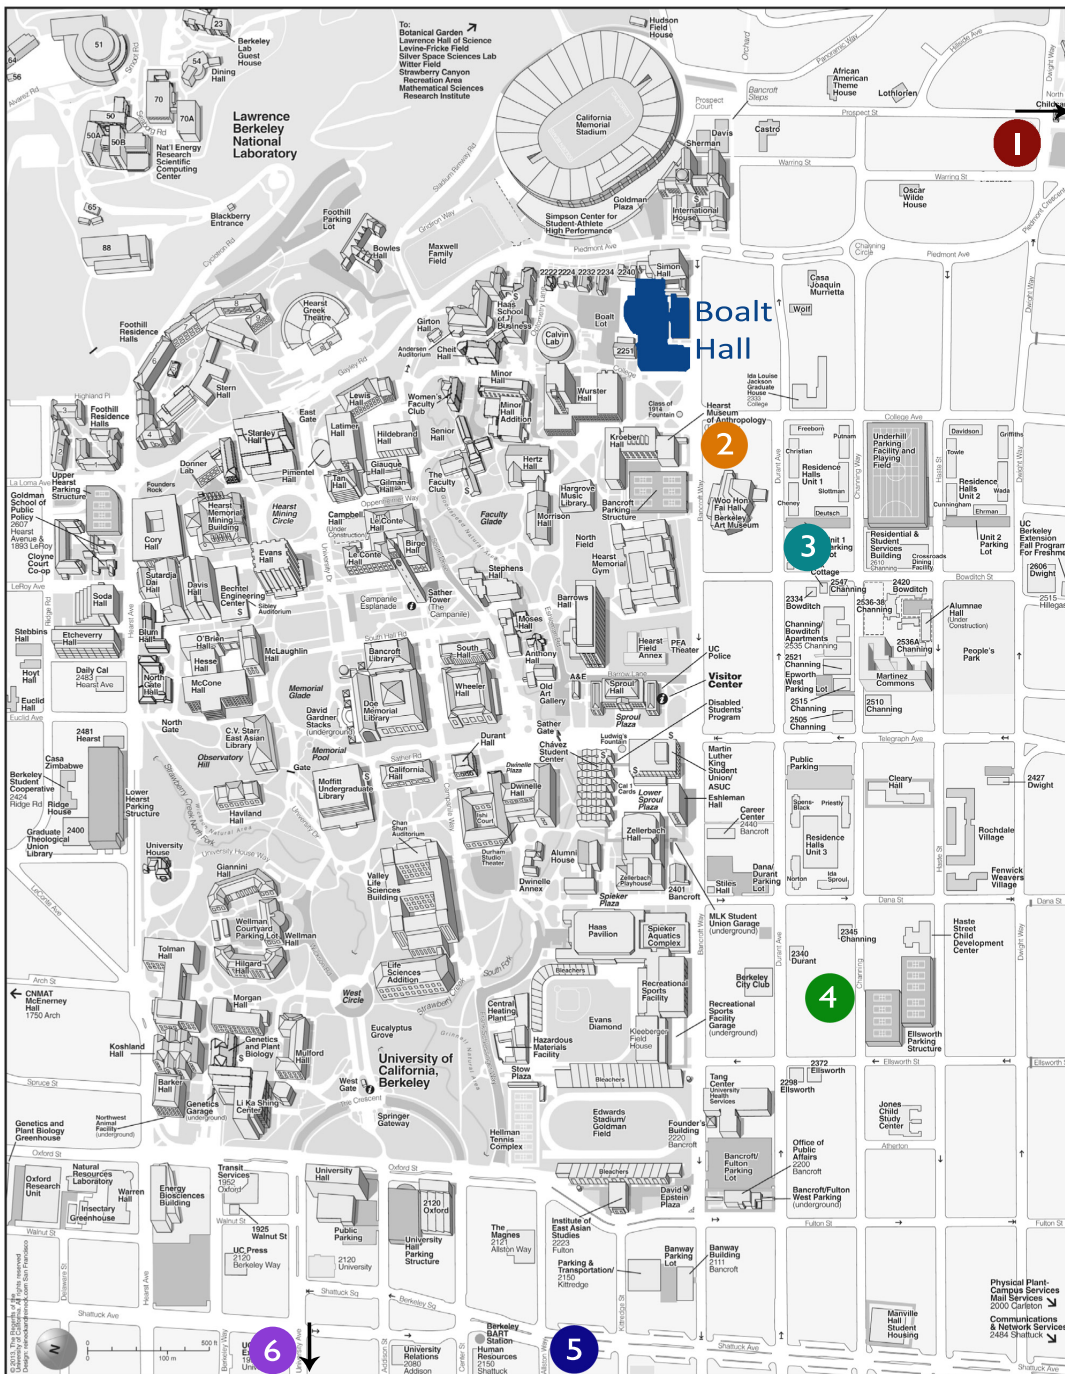

BerkeleyLaw

UNIVERSITY OF CALIFORNIA

Hotels Nearby Boalt Hall

1. Claremont Hotel & Resort
(1.3 miles)
www.claremontresort.com
41 Tunnel Road, Berkeley
510.843.3000
Upscale resort and spa, not within walking distance. Wireless included.

2. Bancroft Hotel
(0.1 miles)
www.bancrofthotel.com
2680 Bancroft Way, Berkeley
510.549.1000
Bed and breakfast boutique hotel, no elevator, wireless included.

3. Hotel Durant
(0.2 miles)
www.hoteldurantberkeley.com
2600 Durant Avenue, Berkeley
510.845.8981
Boutique hotel, wireless included.

4. Berkeley City Club
(0.6 miles)
www.berkeleycityclub.com
2315 Durant Avenue, Berkeley
510.848.7800
Historical boutique hotel, limited internet access included.

6. Double Tree Berkeley Marina
(3.9 miles)
www.doubletreeberkeleymarina.com
200 Marina Blvd., Berkeley
510.548.7920
Hilton hotel on the Marina, not within walking distance. Wireless included.

5. Shattuck Plaza
(0.9 miles)
www.hotelshattuckplaza.com
2086 Allston Way, Berkeley
510.845.7300
Hotel located in Downtown Berkeley, walking distance from BART, wireless included.