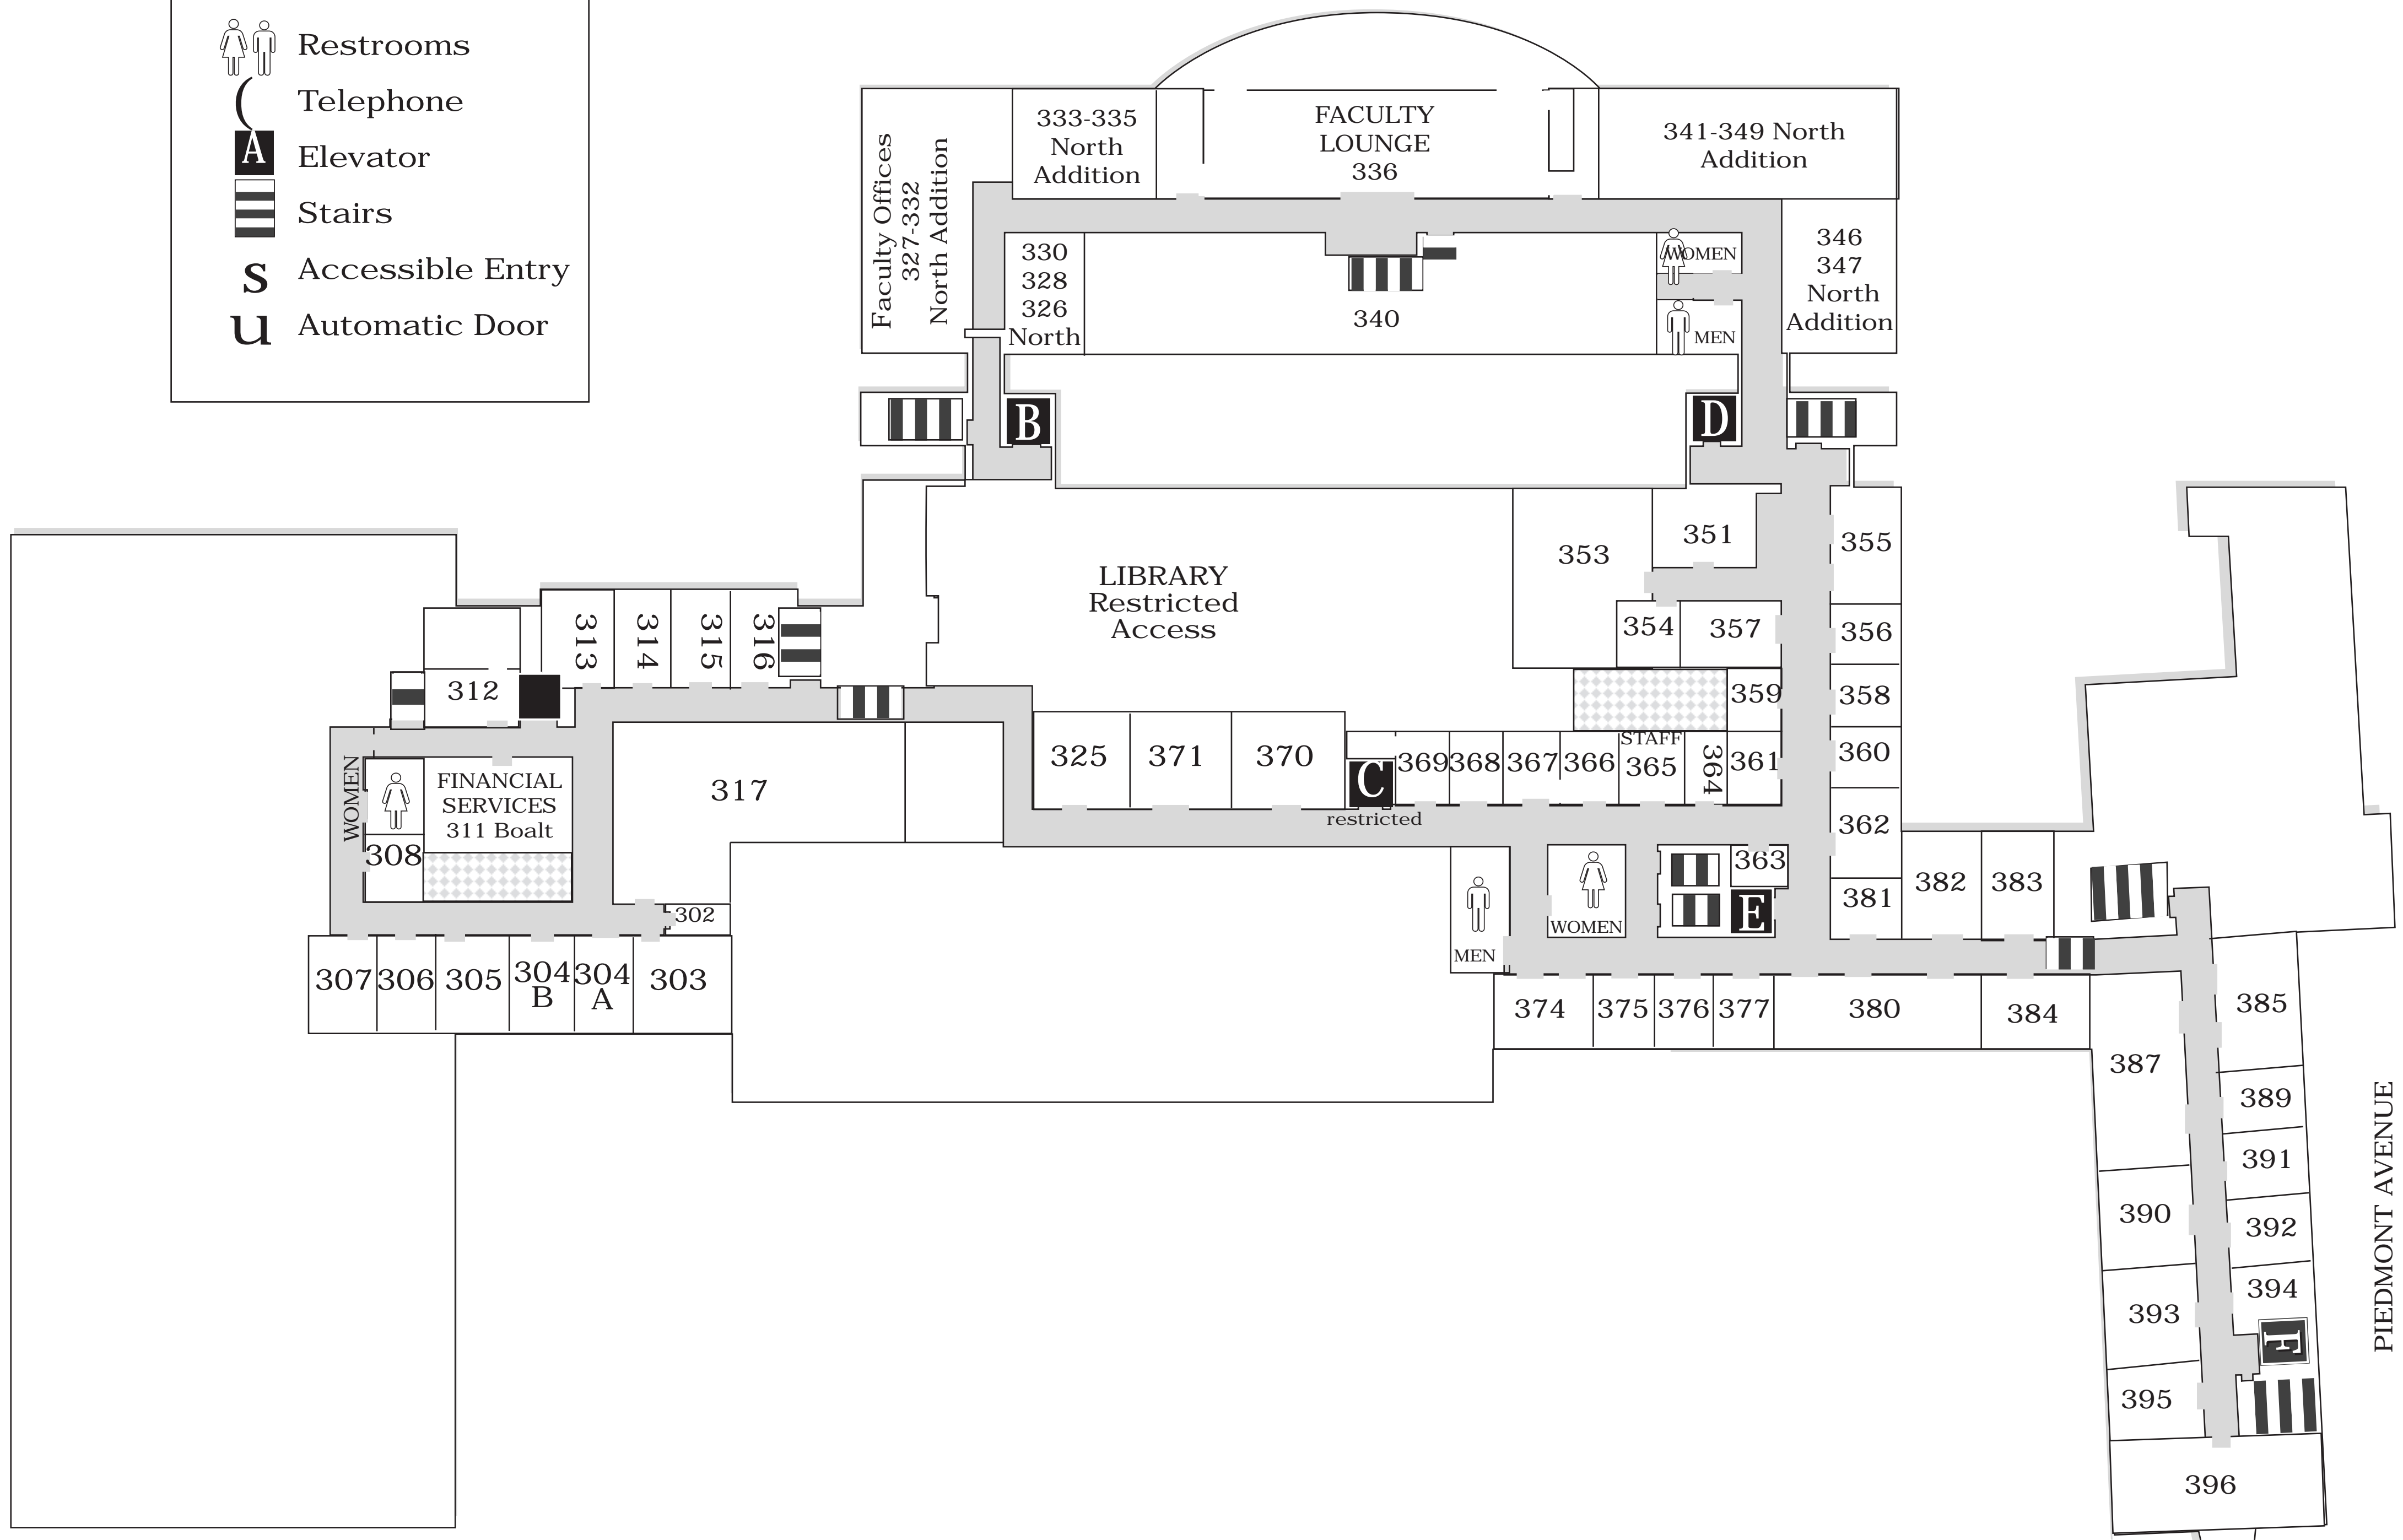

LEGEND

-  Restrooms
-  Telephone
-  Elevator
-  Stairs
-  Accessible Entry
-  Automatic Door

BOALT HALL

THIRD FLOOR

SIMON HALL

BANCROFT WAY

PIEDMONT AVENUE

9/05