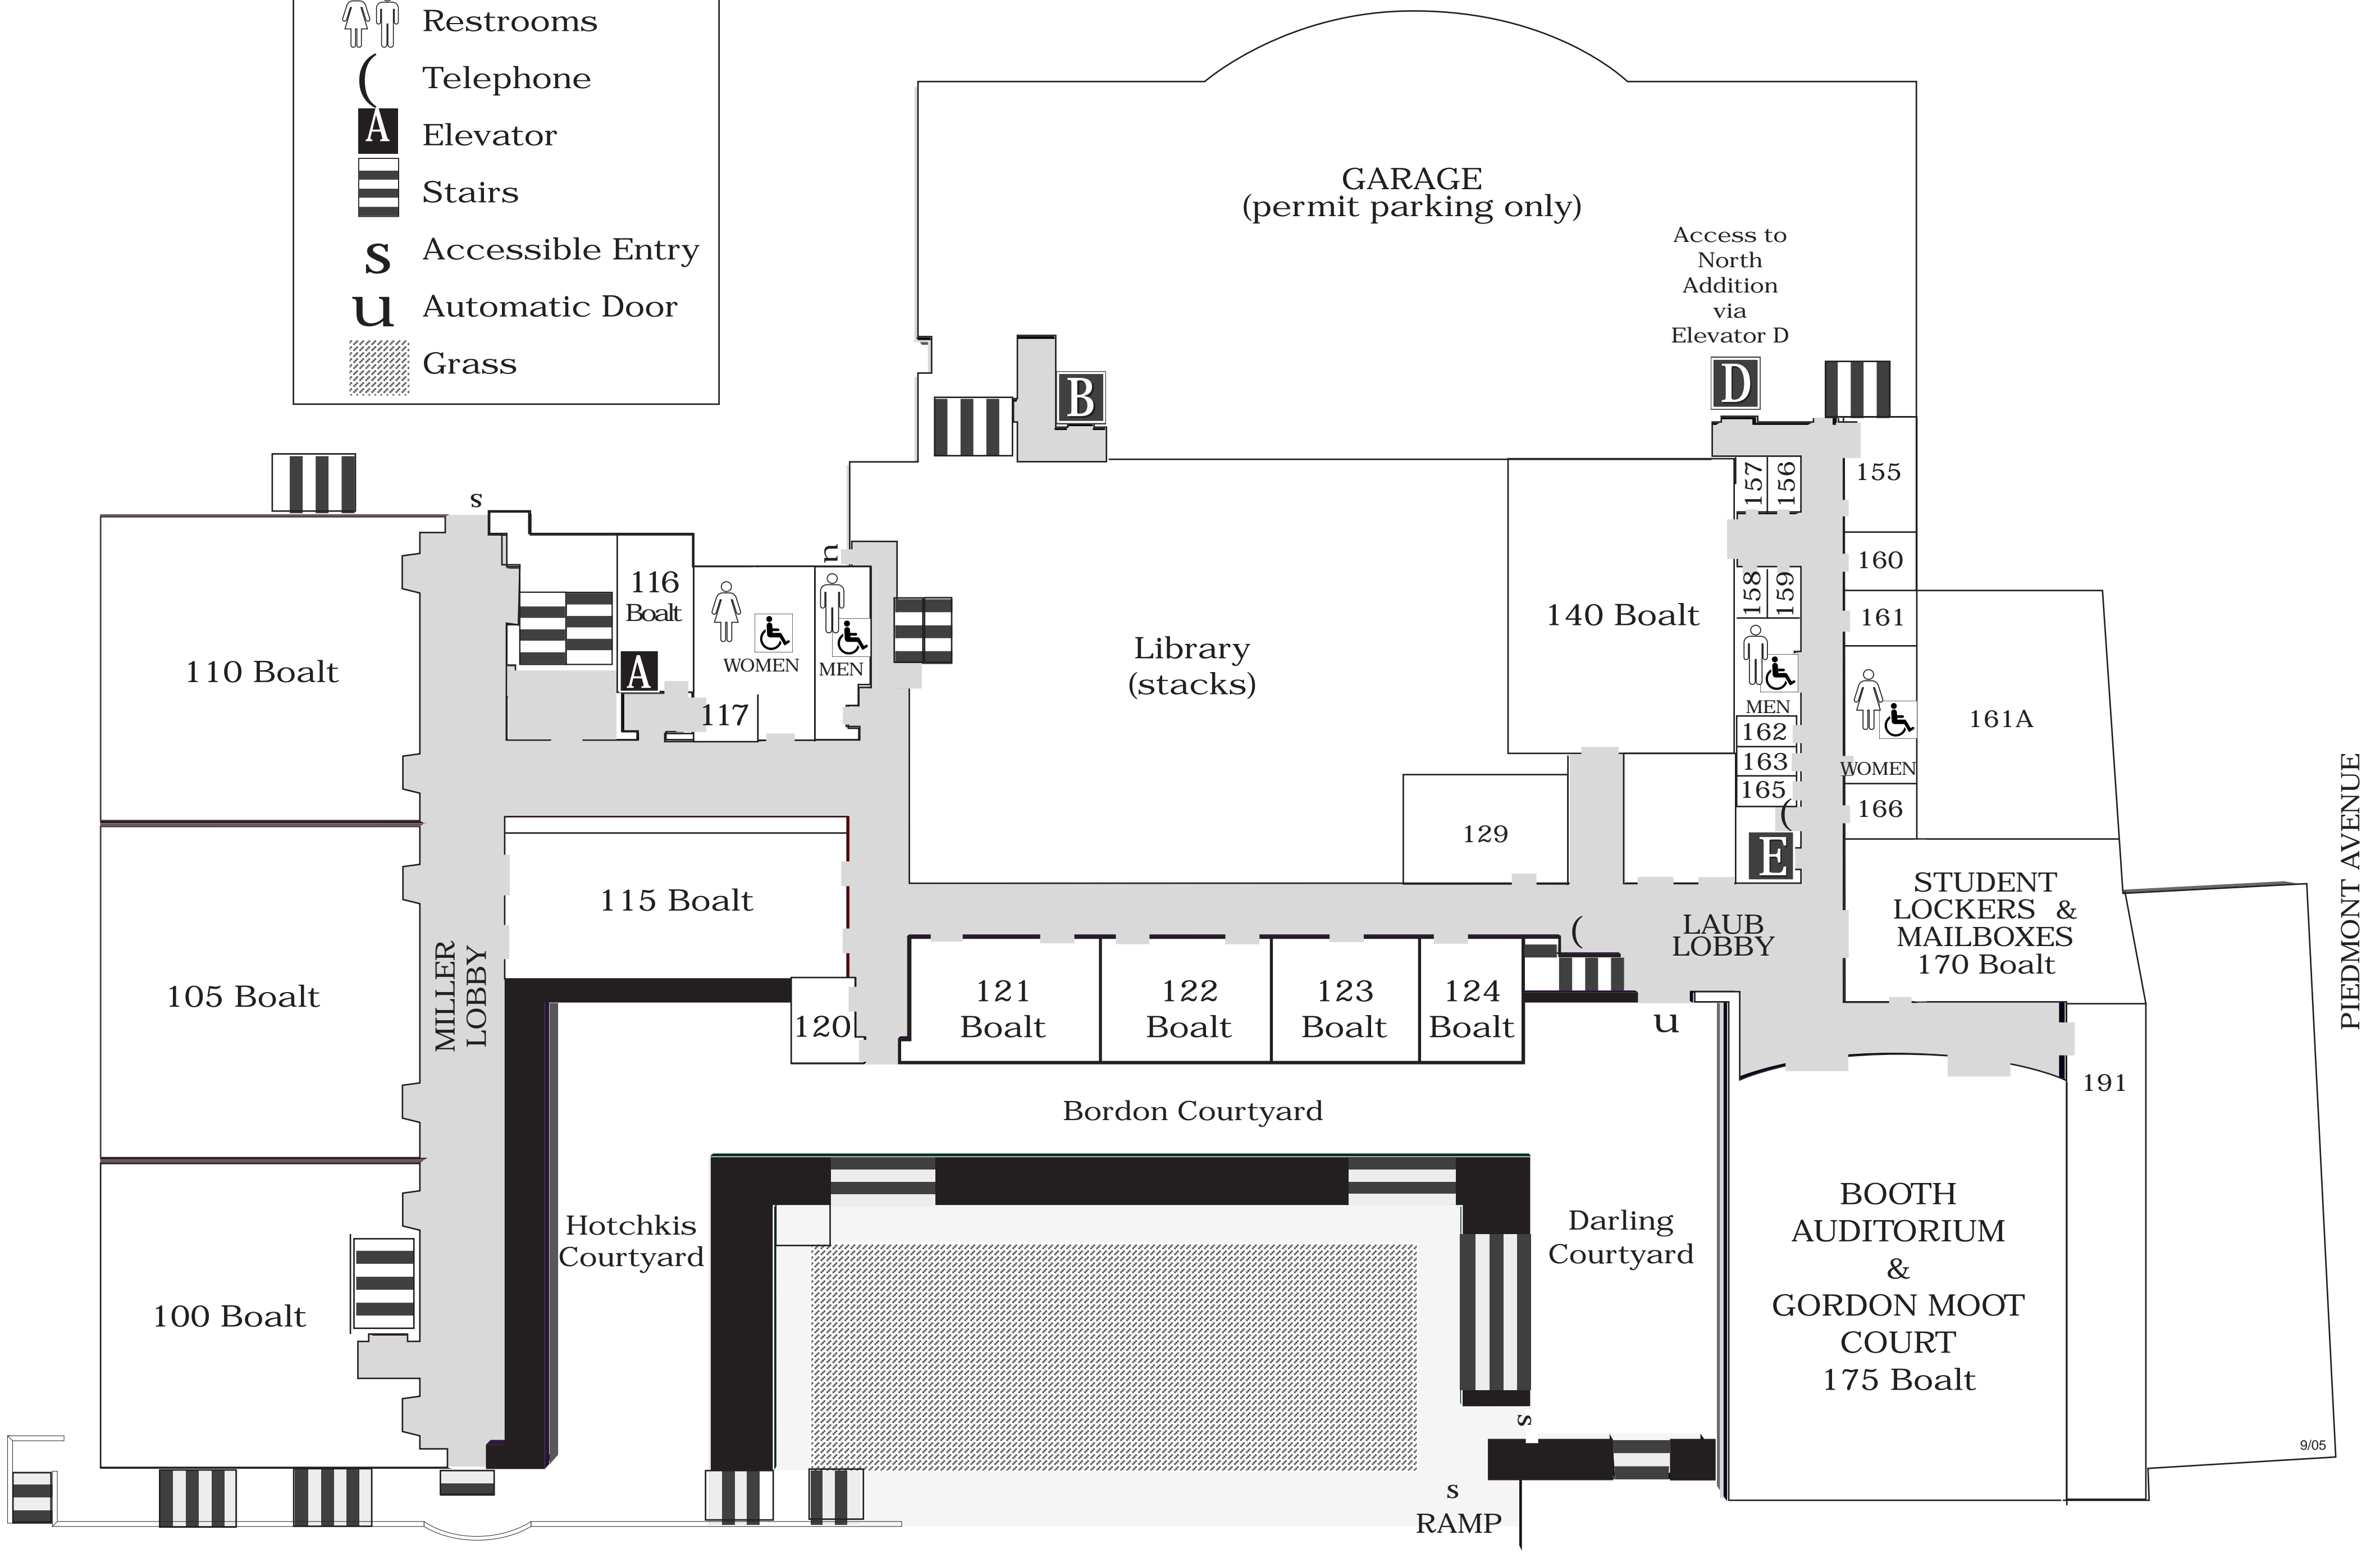

BOALT HALL LOT
(permit parking only)

LEGEND

-  Restrooms
-  Telephone
-  Elevator
-  Stairs
-  Accessible Entry
-  Automatic Door
-  Grass

GARAGE
(permit parking only)

Access to
North
Addition
via
Elevator D

BOALT HALL

FIRST FLOOR

SIMON HALL

BANCROFT WAY

PIEDMONT AVENUE